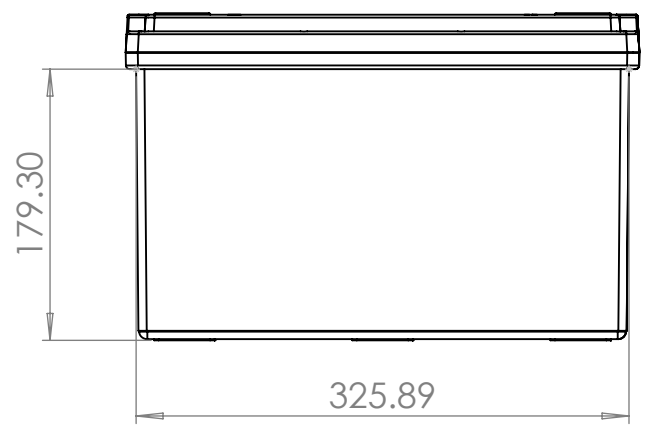

4

3

2

1

F

F

E

E

D

D

C

C

B

B

A

A

PRODUCT	12V 100SMART3
MPN	12100S3
DRAWING DATE	25/07/2023
REVISION	1.0

ROAMER

4

3

2

1