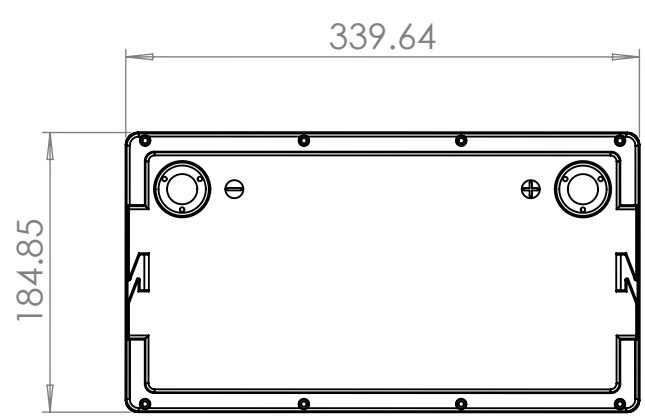

4

3

2

1

F

F

E

E

D

D

C

C

B

B

A

A

PRODUCT	12V 100SMART3
MPN	12100S3
DRAWING DATE	25/07/2023
REVISION	1.0

ROAMER

4

3

2

1