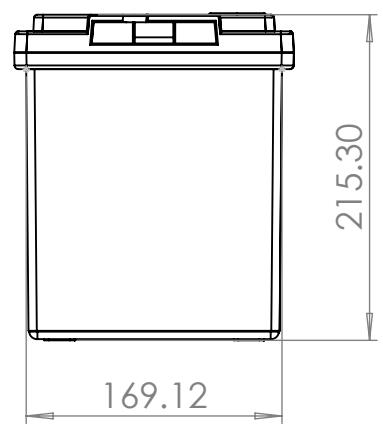

4

3

2

1

F

F

E

E

D

D

C

C

B

B

A

A

PRODUCT	12V 100SMART3
MPN	12100S3
DRAWING DATE	25/07/2023
REVISION	1.0

ROAMER

4

3

2

1