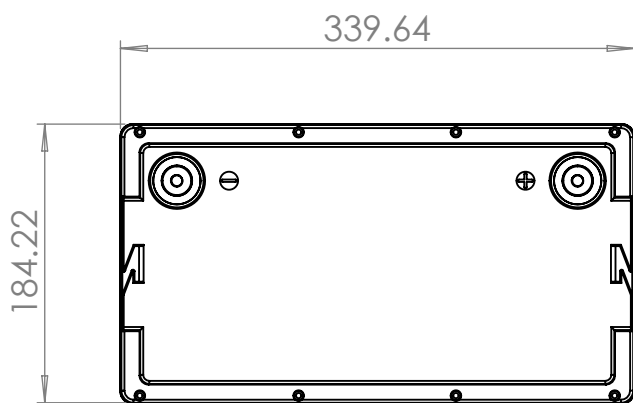

4

3

2

1

F

F

E

E

D

D

C

C

B

B

A

A

PRODUCT	12V 100XTREME
MPN	12100X1
DRAWING DATE	28/07/2023
REVISION	1.0

ROAMER

4

3

2

1