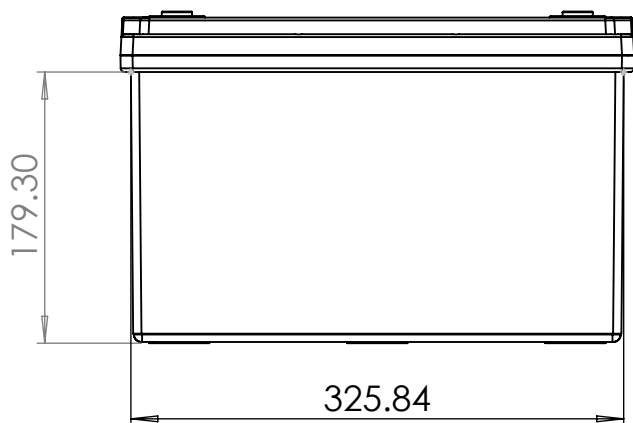

4

3

2

1

F

F

E

E

D

D

C

C

B

B

A

A

PRODUCT	12V 100XTREME
MPN	12100X1
DRAWING DATE	28/07/2023
REVISION	1.0

ROAMER

4

3

2

1