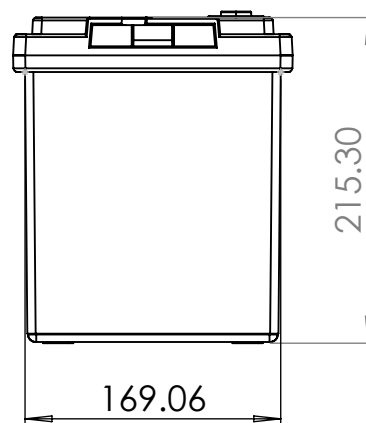

4

3

2

1

F

F

E

E

D

D

C

C

B

B

A

A

PRODUCT	12V 100XTREME
MPN	12100X1
DRAWING DATE	28/07/2023
REVISION	1.0

ROAMER

4

3

2

1