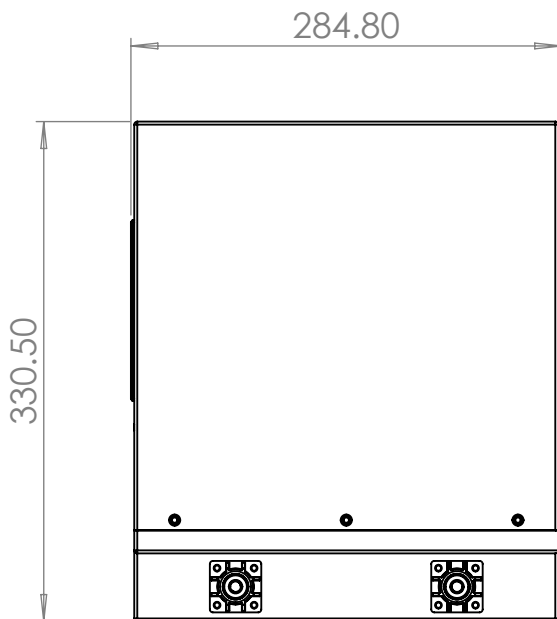

4

3

2

1

F

F

E

E

D

D

C

C

B

B

A

A

PRODUCT	12V 230SEATBASE3
MPN	12230SB3
DRAWING DATE	27/07/2023
REVISION	1.0

ROAMER

4

3

2

1