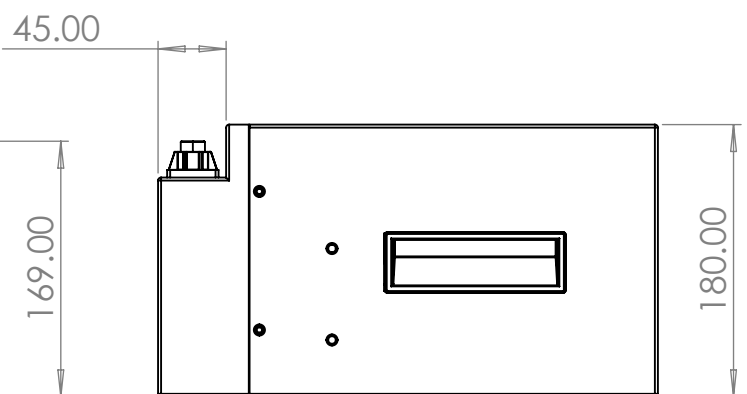

4

3

2

1

F

F

E

E

D

D

C

C

B

B

A

A

PRODUCT	12V 230SEATBASE3
MPN	12230SB3
DRAWING DATE	27/07/2023
REVISION	1.0

ROAMER

4

3

2

1