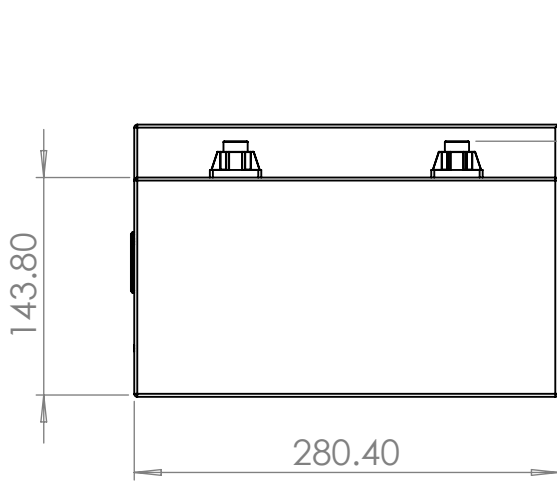

4

3

2

1

F

F

E

E

D

D

C

C

B

B

A

A

PRODUCT	12V 230SEATBASE3
MPN	12230SB3
DRAWING DATE	27/07/2023
REVISION	1.0

ROAMER

4

3

2

1