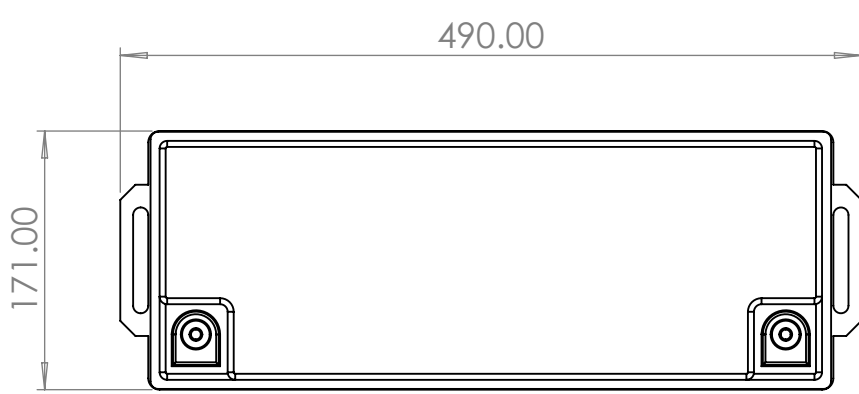

PRODUCT	12V 230SMART3
MPN	12230S3
DRAWING DATE	27/07/2023
REVISION	1.0

ROAMER

4

3

2

1