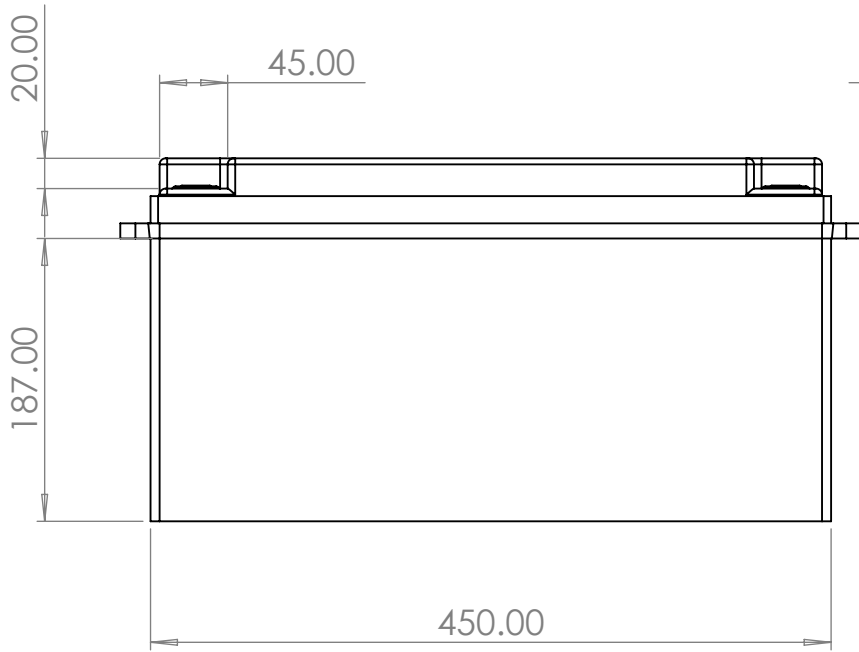

PRODUCT	12V 230SMART3
MPN	12230S3
DRAWING DATE	27/07/2023
REVISION	1.0

ROAMER

4

3

2

1