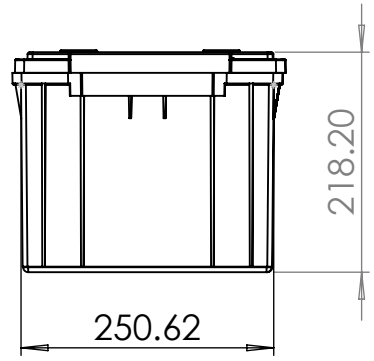

4

3

2

1

F

F

E

E

D

D

C

C

B

B

A

A

PRODUCT	12V 460SMART3
MPN	12460S3
DRAWING DATE	28/07/2023
REVISION	1.0

ROAMER

4

3

2

1