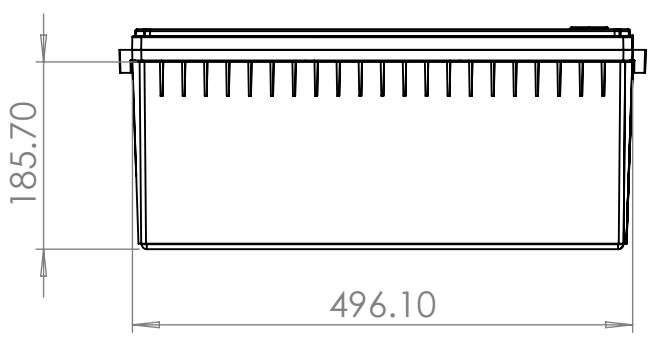

4

3

2

1

F

F

E

E

D

D

C

C

B

B

A

A

PRODUCT	12V 460SMART3
MPN	12460S3
DRAWING DATE	28/07/2023
REVISION	1.0

ROAMER

4

3

2

1