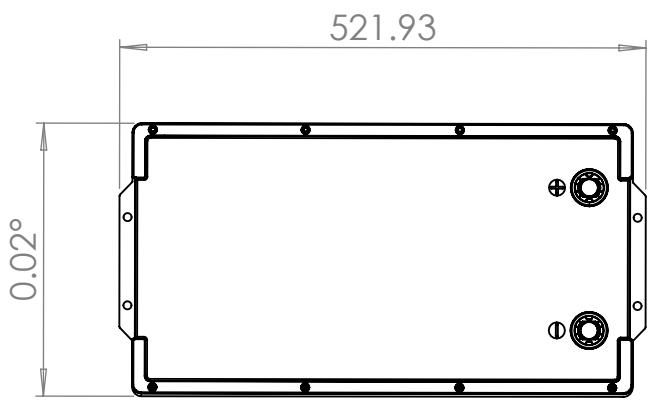

4

3

2

1

F

F

E

E

D

D

C

C

B

B

A

A

PRODUCT	12V 460SMART3
MPN	12460S3
DRAWING DATE	28/07/2023
REVISION	1.0

ROAMER

4

3

2

1